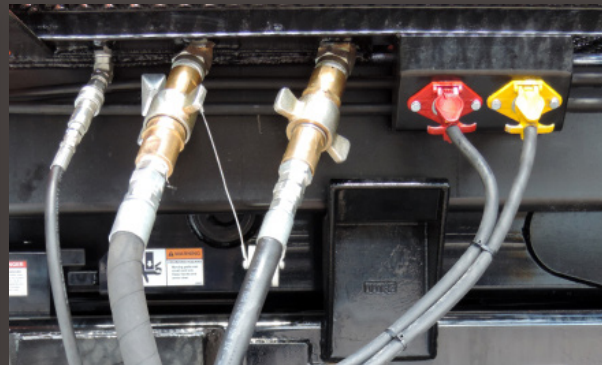

HL-3 HOOKLIFT SKID

CLASSIC MUSCLE. QUICK VERSATILITY.

Turn your hooklift container truck into a multipurpose loading machine.

Here Are a Few Benefits:

- ◉ **Make Your Fleet Versatile**
Turns a container truck into a multipurpose unit
- ◉ **Loading Muscle When You Need It**
Loader & dump body are mounted to a hooklift skid
- ◉ **Easy Installation and Removal**
Load the skid from inside the cab, then secure it with the hydraulic locking device

American born. American made.
Efficient, dependable one-man operations for secure solid waste removal. Revolutionizing grapple trucks since 1957 and home to the original, industry-defining Lightning Loader®.