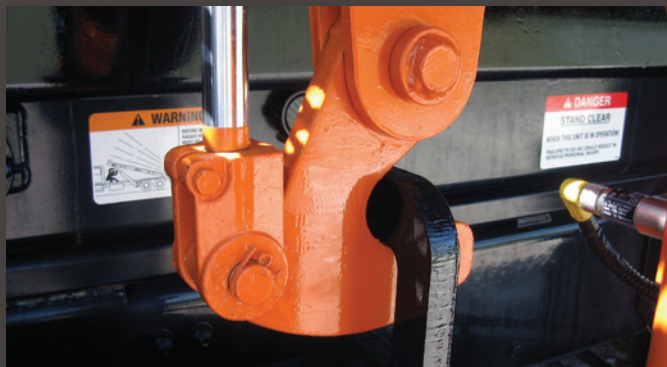

PL-3 ROLL-OFF MOUNT

MUSCLE WHEN YOU NEED IT

The PL-3 is a skid-mounted loader and body combination, ready to be added to your new or existing roll-off truck. Easy install and removal keeps your fleet versatile. It's the legendary Lightning Loader®, available when you need it.

- ⦿ **Mount on New or Existing Roll-Off Trucks**
Purchase it with a new truck, or add it after the fact
- ⦿ **Add Versatility to Your Fleet**
With no dedicated chassis required, it gives new functionality to your roll-off trucks
- ⦿ **Perfect for Seasonal Use**
Easy set-up when you need it, let it sit when you don't

American born. American made.
Efficient, dependable one-man operations for secure solid waste removal. Revolutionizing grapple trucks since 1957 and home to the original, industry-defining Lightning Loader®.